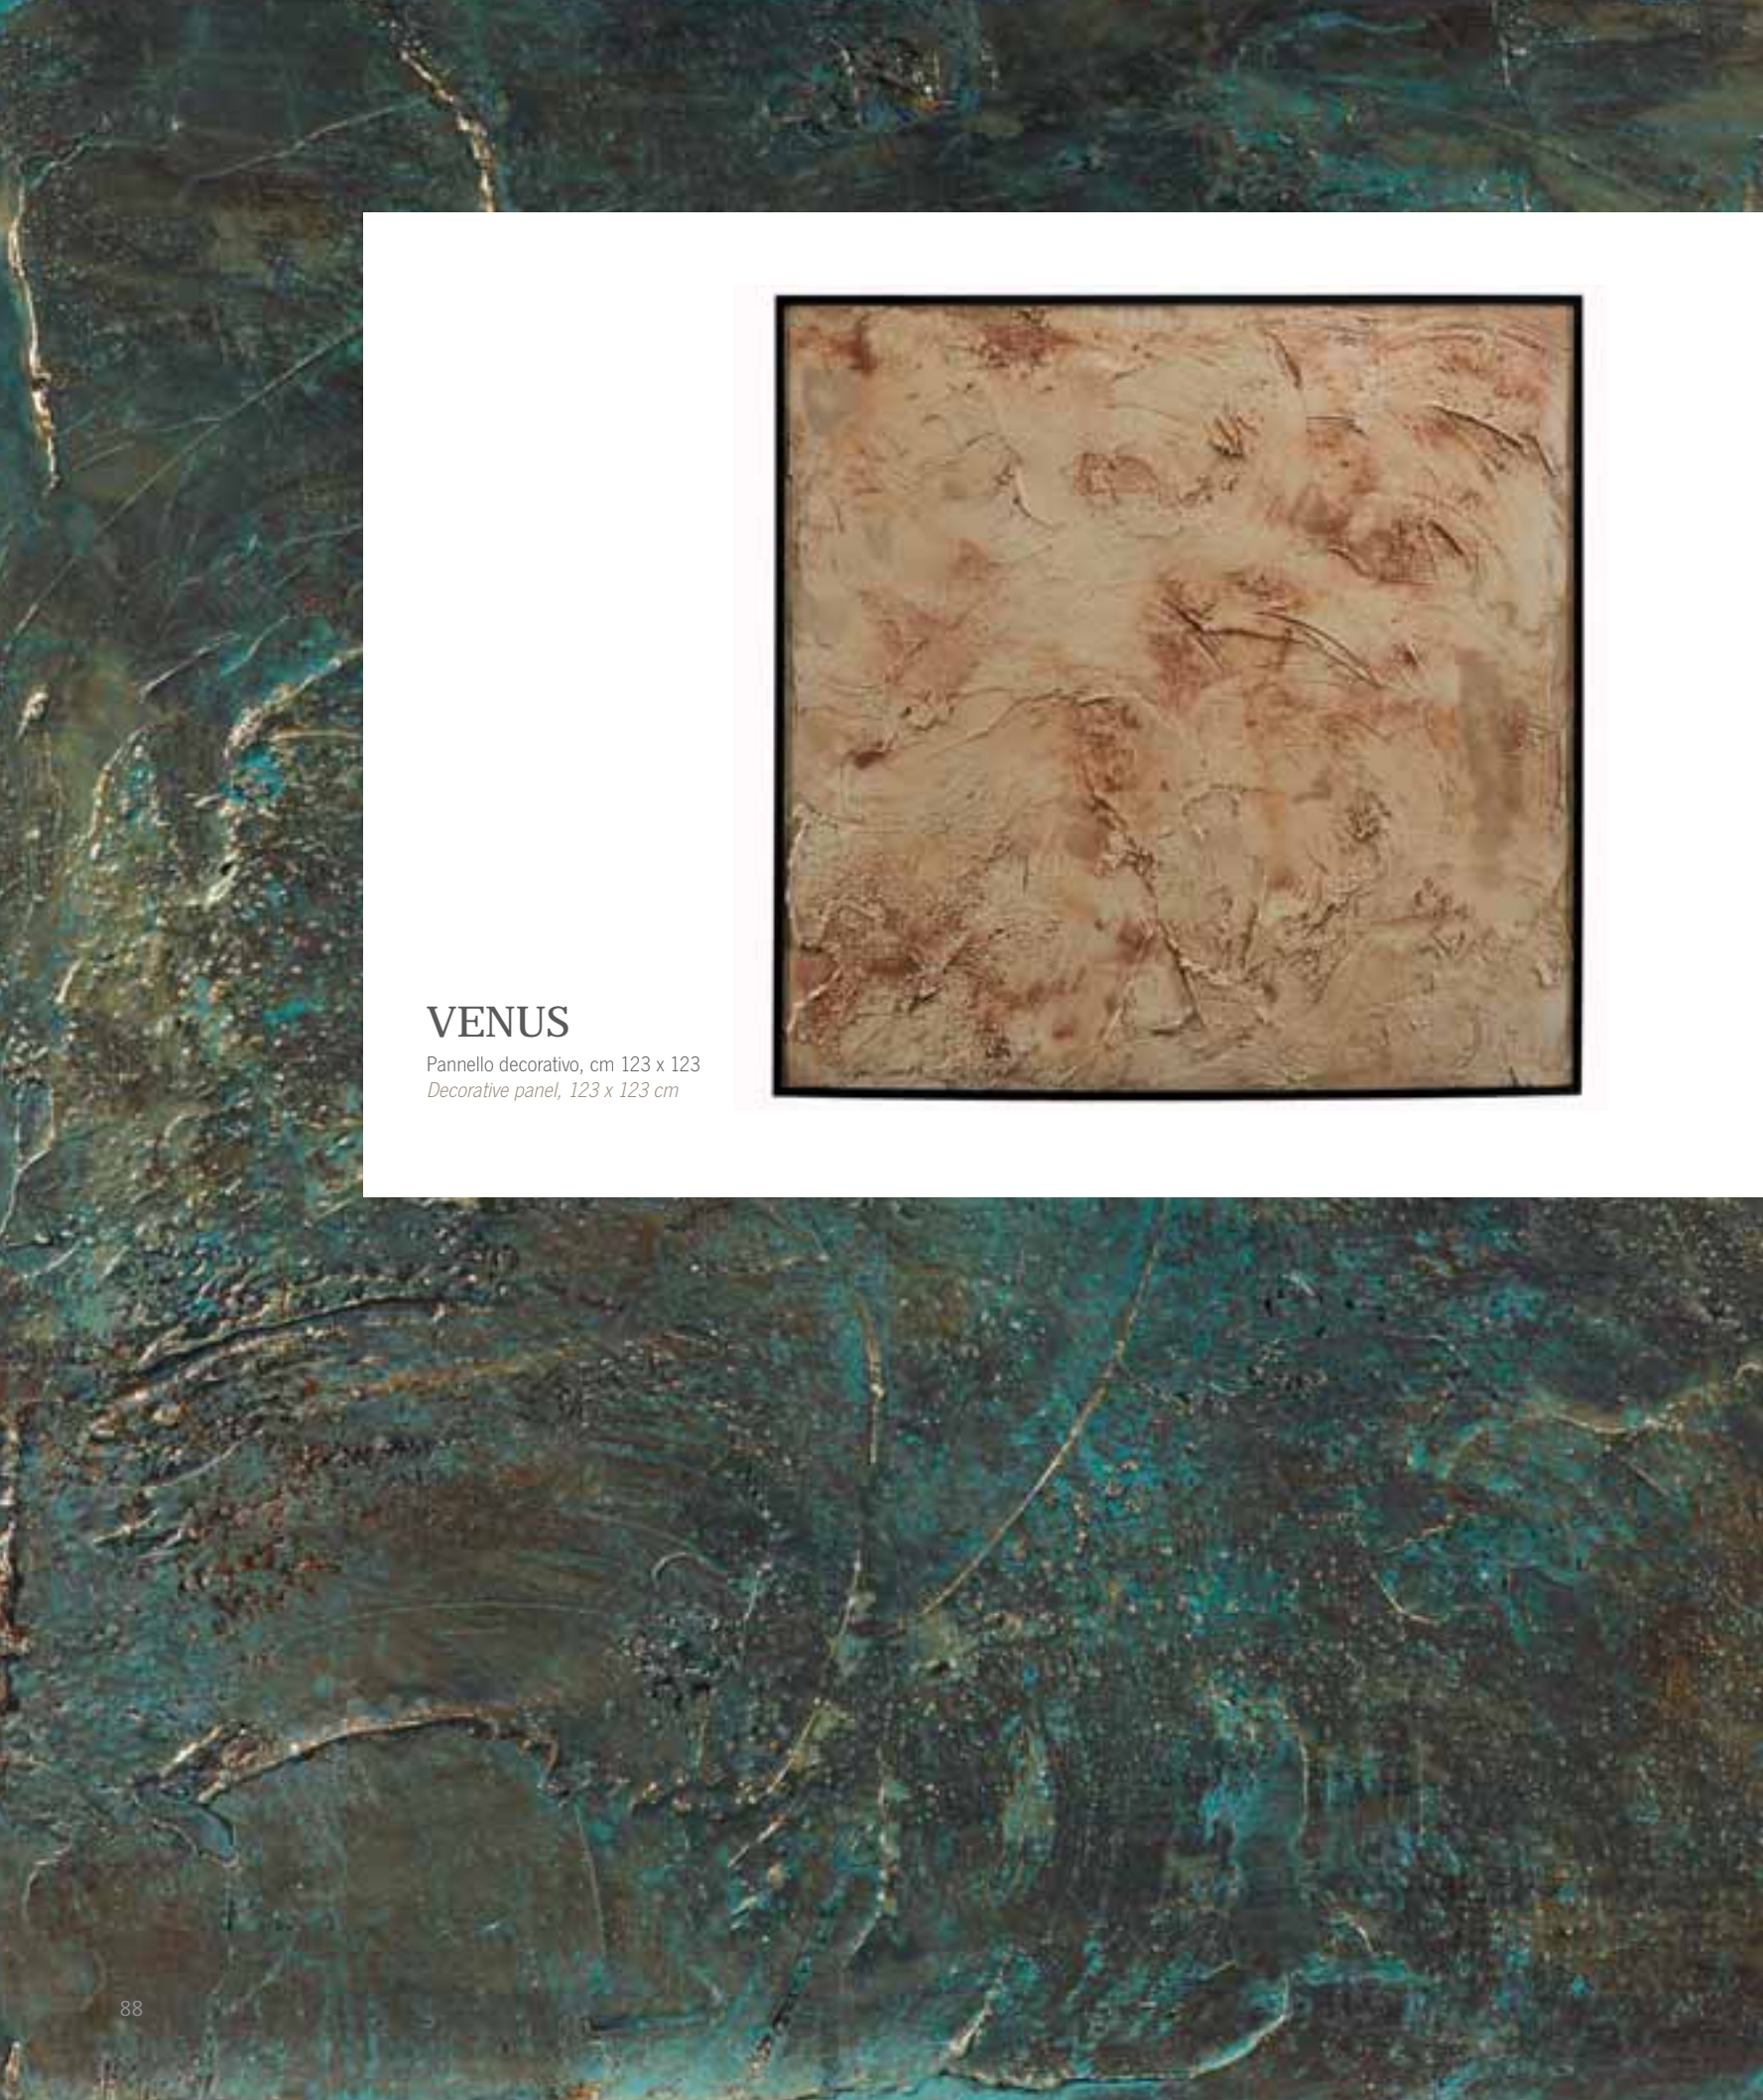

### CHEVRON

Superwarm in volpe rossa naturale con fodera in tessuto Vamp 30 bronzo  
*Blanket in natural red fox fur with 30 bronze Vamp fabric lining*

## VENUS

Pannello decorativo, cm 123 x 123  
Decorative panel, 123 x 123 cm