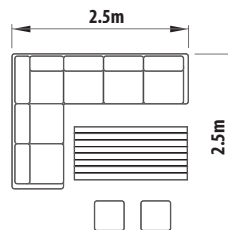

Palma Corner Set

The Palma Corner Set is made from hand woven weatherproof wicker and comprises two 3 seater sofas and two stools (which fit neatly under the table); and of course one Casual Dining table complete with Infnitree top. Additional stools can be purchased separately.