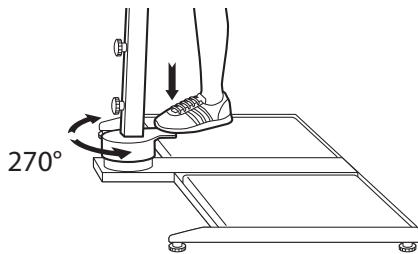

For use with 2.3 & 2.9m Parasols

£80
2.3 Push-up Parasol with tilt mechanism

£110
2.9m Wind-up Parasol with tilt mechanism

Free Arm Parasols

Our 2.5m and 3.5m Free Arm Parasols come complete with a base frame that accommodates four standard UK 18" (450mm) slabs – two per side (slabs not included). The base can be positioned wherever required and because of the 270 degree rotation it doesn't need to be moved when raising and lowering the parasol. The parasol also has multiple locking positions so it can be fixed in the desired position.