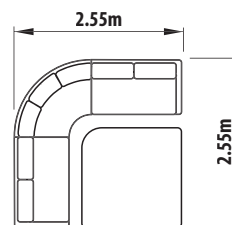

£1799

Palma Sofa Set, Rattan with taupe cushions

£1799

Palma Sofa Set, White Wash with taupe cushions

Madrid Corner set in white wash, Madrid bench in white wash

Madrid Corner Set

The hand-woven Madrid Corner Set utilises a space perfectly with a rounded table that matches the shape of the sofa. The set comprises of two sofas, one corner sofa, and of course a Casual Dining table with glass top. You can buy armchairs or a bench to extend the seating.