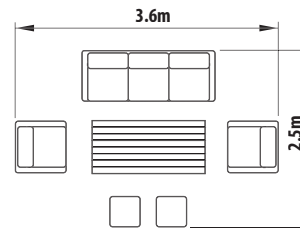

£1599

Palma Corner set, Rattan with taupe cushions

£1599

Palma Corner Set, White Wash with taupe cushions

Palma Sofa set in rattan

Palma Sofa Set

The Palma Sofa Set is made from hand woven weatherproof wicker and comprises one 3 seater sofa; two armchairs; two stools (which fit neatly under the table); and of course one Casual Dining table complete with Infnitree top. You can buy additional chairs and stools to accommodate even bigger parties.