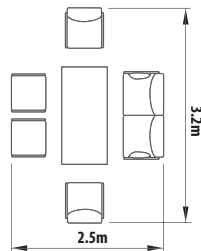

What's the difference?

Versatile

Malaga Lounge set with slate cushions

Malaga Lounge Set

All the benefits of Casual Dining - relaxing and dining - in our famous steel mesh and a choice of three cushion designs. The HIP table features a granite-effect weatherproof surface and it also includes a set of table height adjusters.